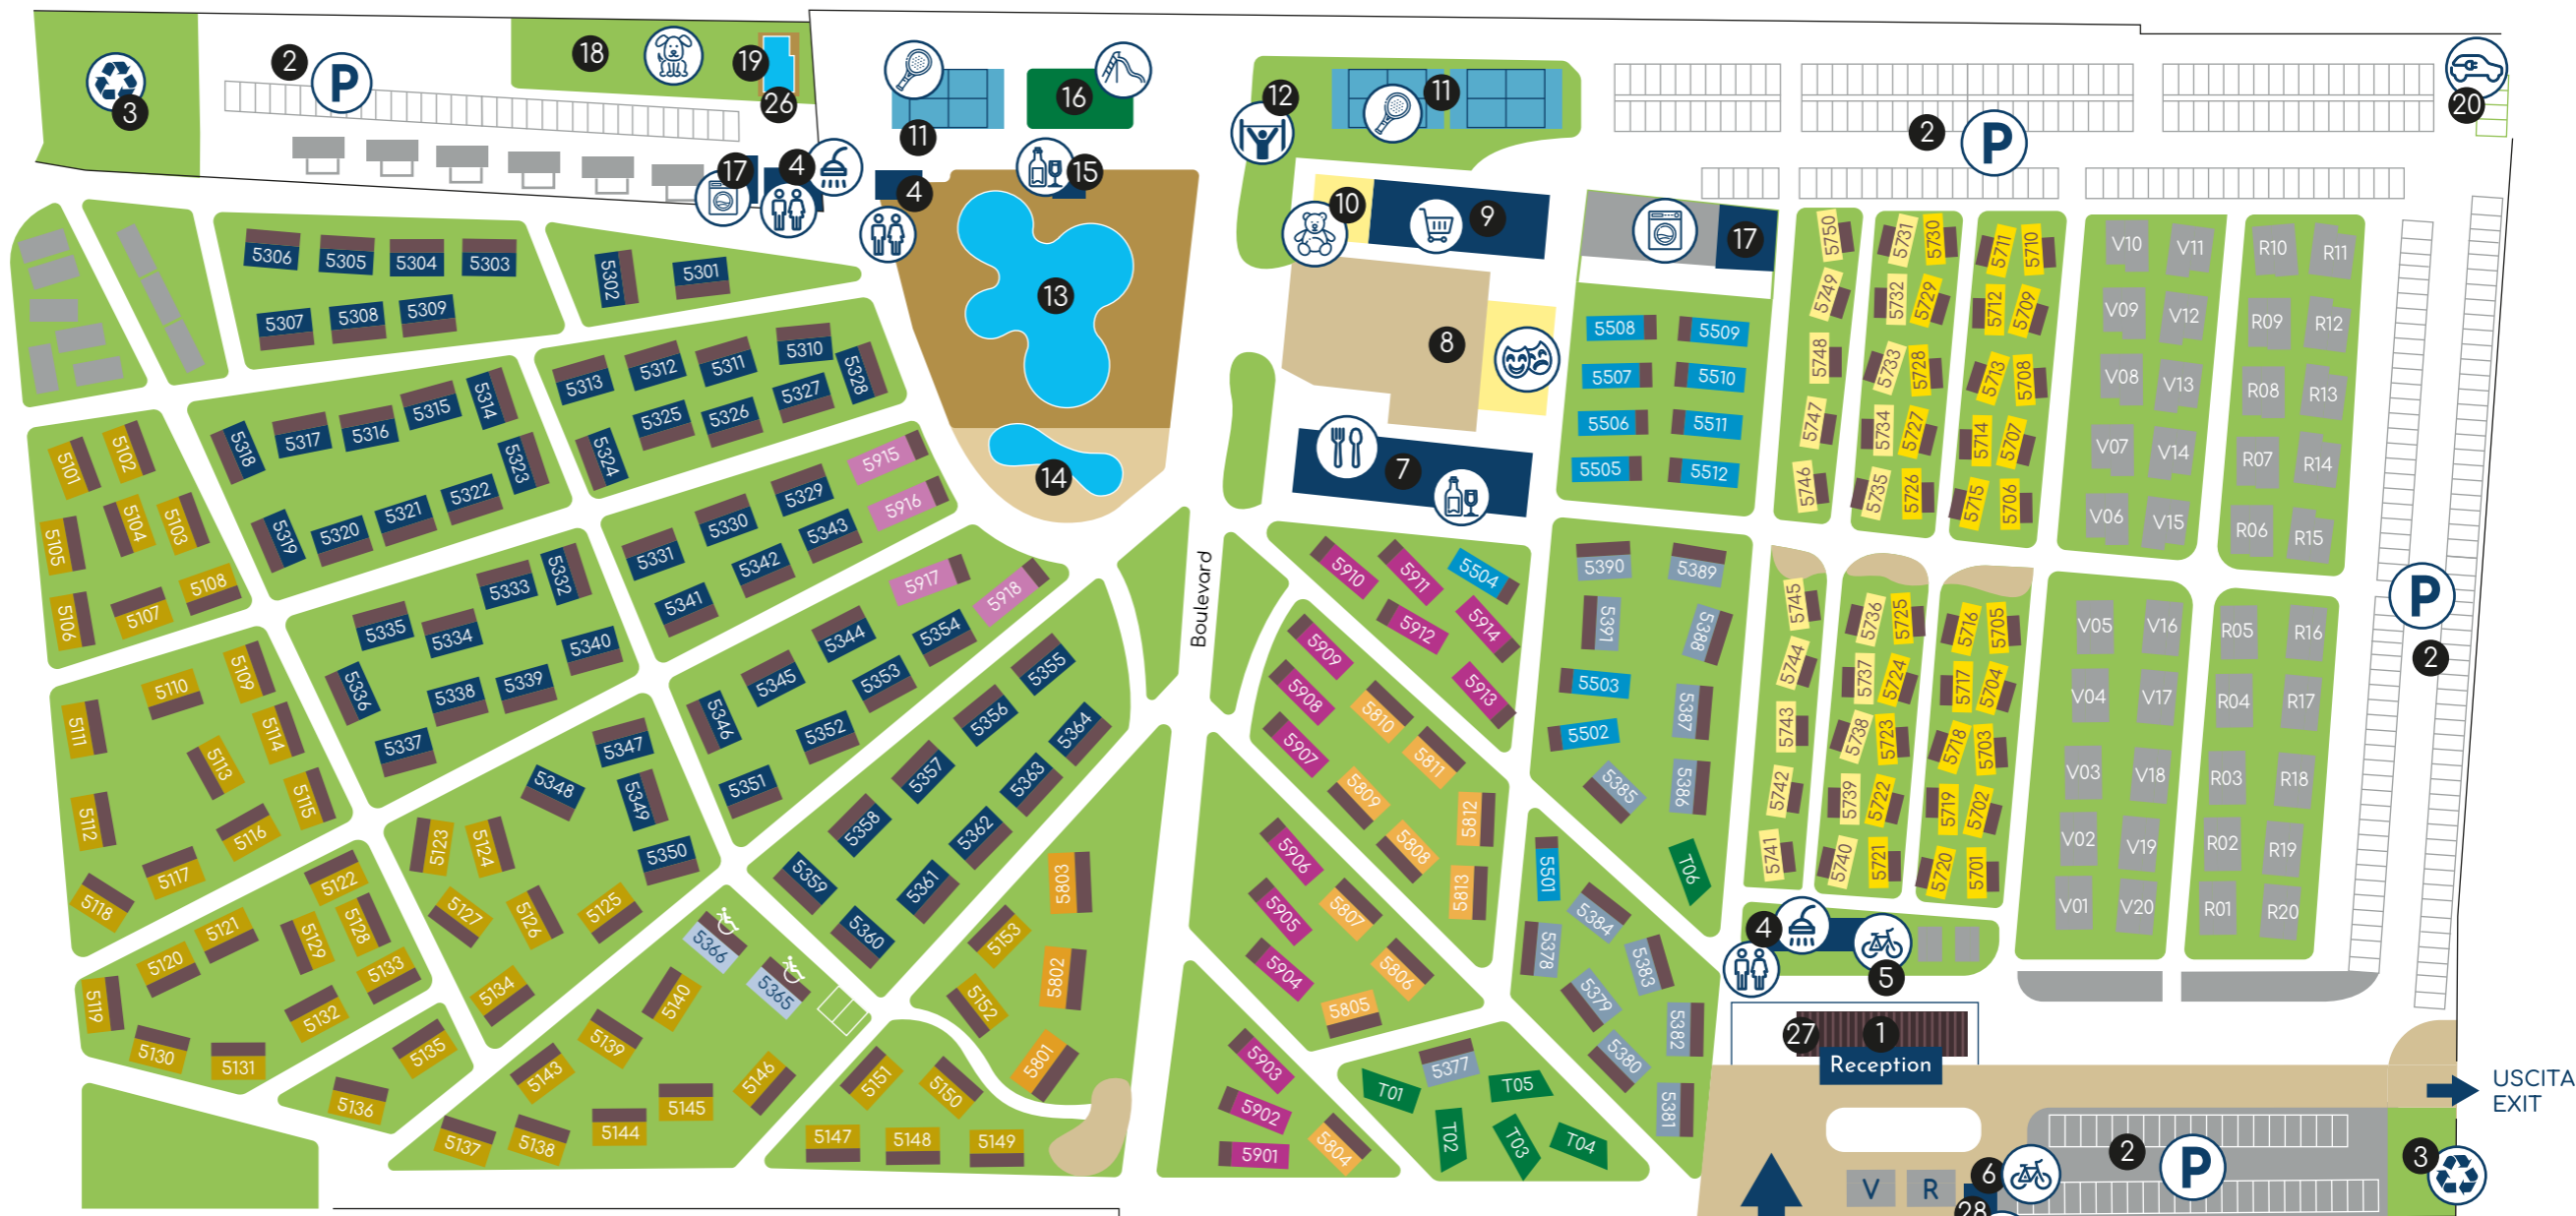

Club del Sole

RIMINI

FAMILY VILLAGE

ORARIO DEL SILENZIO
SILENCE TIME
14.00 - 15.30 / 24.00 - 07.00

SUITE

- SUITE MEDITERRANEA
- JUNIOR SUITE MEDITERRANEA

ELITE

- LODGE ELITE
- LODGE ELITE DOG

DELUXE

- LODGE DELUXE

SUPERIOR

- LODGE SUPERIOR
- LODGE SUPERIOR DOG
- LODGE SUPERIOR A

COMFORT

- LODGE COMFORT

LODGE

- LODGE
- LODGE DOG

GLAMPING

- AIR LODGE

LEGENDA

- | | | | | | |
|---|---|--|--|---|------------------|
| 1 Reception | 7 Bar / Ristorante
Bar / Restaurant | 12 Area Fitness /
Fitness Area | 17 Lavanderia /
Washing Machines | 22 Campo Da Pallavolo /
Volleyball Field | 27 Sala Riunioni |
| 2 Parcheggio / Parking | 8 Area Teatro /
Entertainment Area | 13 Piscina /
Swimming Pool | 18 Area Sgambamento /
Off Leash Area | 23 Racchettoni /
Beach Tennis | 28 Bike Service |
| 3 Eco Point | 9 Market / Bazar / Edicola
Market / Bazaar / Newsstand | 14 Acquaspray /
Aquaspray | 19 Piscina Per Cani /
Dog Pool | 24 Bocce / Lawn Bowls | |
| 4 Servizi Igienici /
Sanitary Facilities | 10 Miniclub | 15 Bar Piscina / Pool Bar | 20 Ricarica Auto Elettrica /
Charging Station For
Electric Car | 25 Spiaggia Per Cani /
Dog Beach | |
| 5 Deposito Bici /
Bike Storage | 11 Campi Da Paddel /
Paddel Fields | 16 Area Giochi Bambini /
Kid's Playground | 21 Spiaggia / Beach | 26 Dog Shower | |

SCANSIONA IL QR CODE PER LEGGERE IL REGOLAMENTO

SCAN THE QR CODE AND READ THE CAMPING RULES