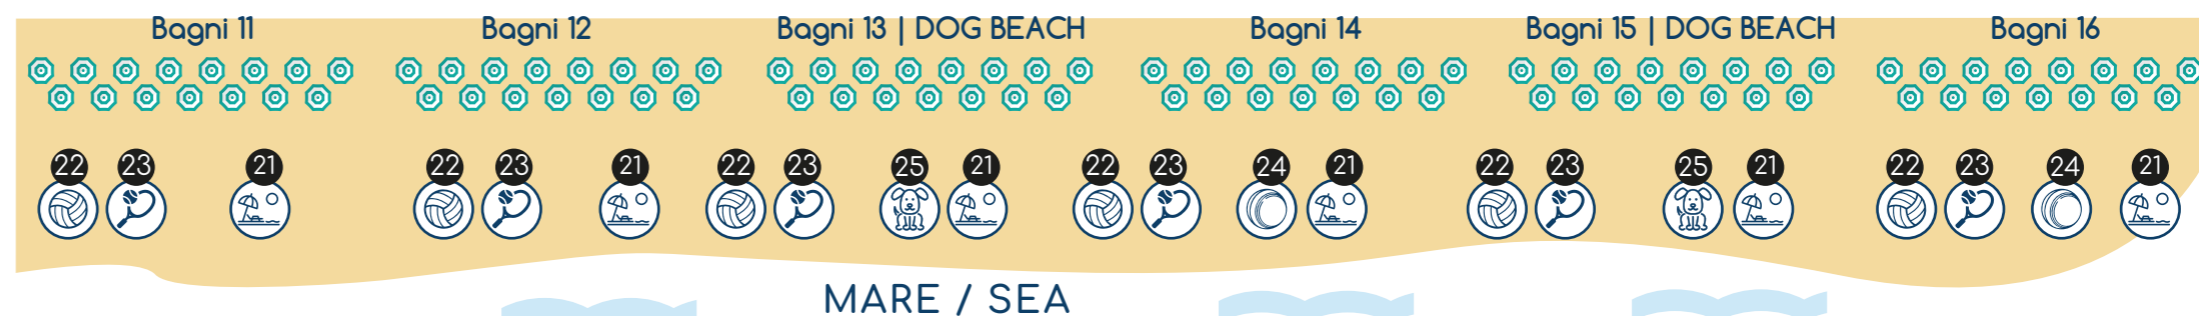

Club del Sole

RIMINI

FAMILY VILLAGE

ORARIO DEL SILENZIO
SILENCE TIME
14.00 - 15.30 / 24.00 - 07.00

SUITE

- SUITE MEDITERRANEA
- JUNIOR SUITE MEDITERRANEA

ELITE

- LODGE ELITE
- LODGE ELITE DOG

DELUXE

- LODGE DELUXE

SUPERIOR

- LODGE SUPERIOR
- LODGE SUPERIOR DOG
- LODGE SUPERIOR A

COMFORT

- LODGE COMFORT

LODGE

- LODGE
- LODGE DOG

GLAMPING

- AIR LODGE

LEGENDA

1 Reception	7 Bar / Ristorante Bar / Restaurant	12 Area Fitness / Fitness Area	17 Lavanderia / Washing Machines	22 Campo Da Pallavolo / Volleyball Field	27 Sala Riunioni
2 Parcheggio / Parking	8 Area Teatro / Entertainment Area	13 Piscina / Swimming Pool	18 Area Sgambamento / Off Leash Area	23 Racchettoni / Beach Tennis	28 Bike Service
3 Eco Point	9 Market / Bazar / Edicola Market / Bazaar / Newsstand	14 Acquaspray / Aquaspray	19 Piscina Per Cani / Dog Pool	24 Bocce / Lawn Bowls	
4 Servizi Igienici / Sanitary Facilities	10 Miniclub	15 Bar Piscina / Pool Bar	20 Ricarica Auto Elettrica / Charging Station For Electric Car	25 Spiaggia Per Cani / Dog Beach	
5 Deposito Bici / Bike Storage	11 Campi Da Paddel / Paddel Fields	16 Area Giochi Bambini / Kid's Playground	21 Spiaggia / Beach	26 Dog Shower	

Scopri l'app Club del Sole: food delivery, prenotazione dei servizi in spiaggia e in piscina, e tutto il programma della nostra animazione.

Discover Club del Sole app: food delivery, beach and pool services' booking, and the entertainment's calendar.

SCANSIONA IL QR CODE PER LEGGERE IL REGOLAMENTO

SCAN THE QR CODE AND READ THE CAMPING RULES